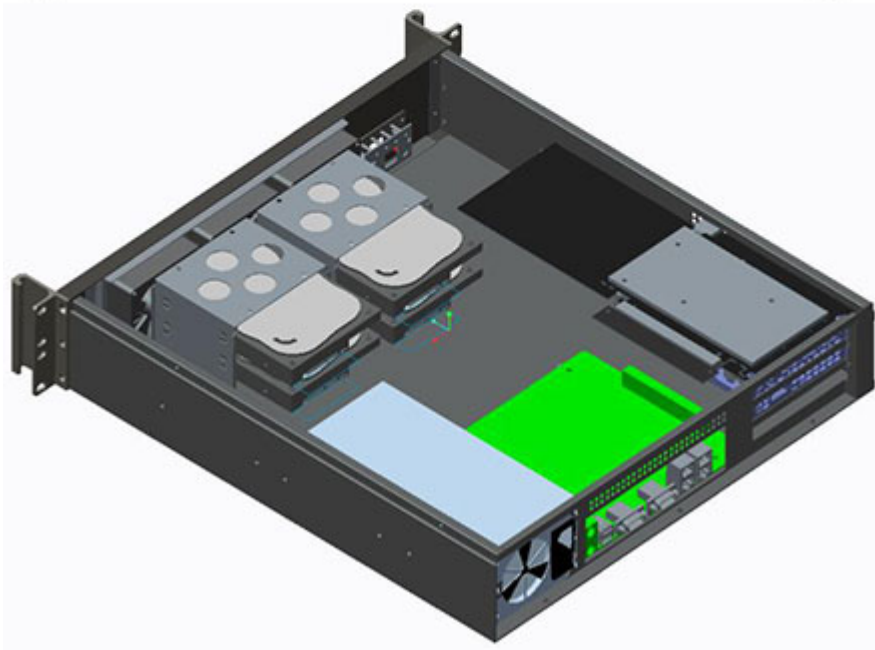

119.95 EUR
incl. 19% VAT, plus [shipping](#)

Support:  [Drawing](#)

Size: W430*H89*D468 mm

Material: Panel: Aluminum

Body: 1.0mm SGCC

Colour: Black

Front panel: Power sw & reset sw & Power led & HDD led & 2* USB2.0

PSU: Support 2U PSU

Cooling Fan: 2*8 cm fans

Motherboard: Support 9.6*9.6 inch and below

Disk Driver Bay: 4*3.5" HDD bays

Expansion slot: 3 full size horizontal slots